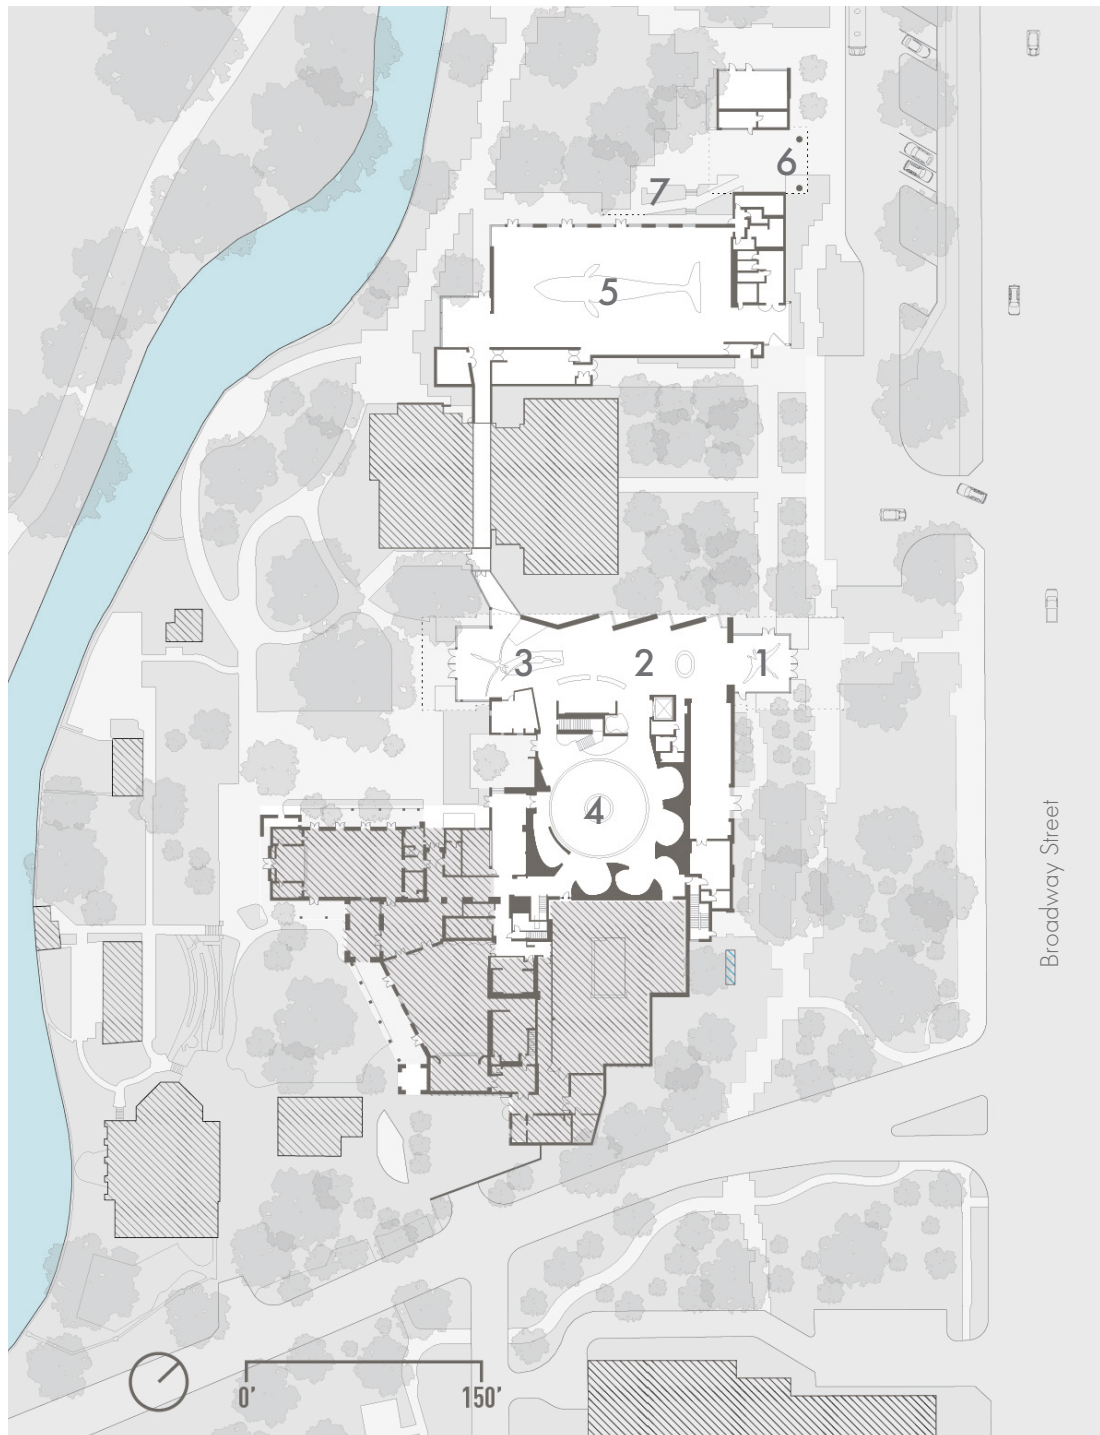

WITTE MUSEUM

SAN ANTONIO, TEXAS

- 1 Entry
- 2 Valero Great Hall
- 3 Dinosaur Exhibit
- 4 Texas Wild [Adaptive Reuse of Existing]
- 5 Changing Exhibits & Special Events
- 6 School Children Entrance
- 7 River Porch

 Existing

THOUSANDS OF YEARS

500
10,000
15,000
20,000
30,000
40,000
100,000
12,000
14,500

MILLIONS OF YEARS

TEXAS
MUSEUM OF
NATURAL HISTORY

JEAN BAPTISTE

VALERO GREAT HALL

SKY

LAND

WATER

DEEP OCEAN

NO

Informational panels with images of dinosaurs and landscapes.

THOUSANDS OF YEARS

MILLIONS OF YEARS

66

72

85

95

100

Large rock formation exhibit with a vertical timeline.